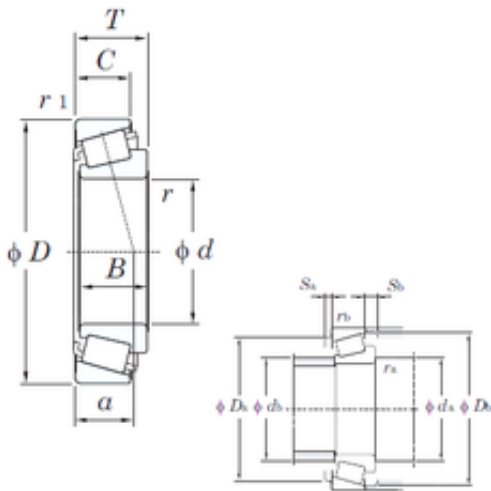

## China abec 11 Bearings Supplier

M84249/M84210 Bearing 2D drawings and 3D CAD models

Koyo Wheel Bearing Gearbox Bearing  
Transmission Bearing Taper Roller Bearing  
M84249/M84210 M84249/10 M802048/M802011  
M802048/11 M201047/M201011 M201047/11

Bearing No. M84249/M84210

Size	25.4x59.53x23.368 mm
Bore Diameter	25,4 mm
Outer Diameter	59,53 mm
Width	23,368 mm
d	25,4 mm
D	59,53 mm
T	23,368 mm
B	23,114 mm
C	18,288 mm
a	18,2 mm
r min.	0,8 mm
r2 min.	1,6 mm
da min.	36 mm
Da	49,5 mm
db min	32,5 mm
ra max.	0,8 mm
rb max.	1,6 mm
Db	56 mm
Weight	0,322 Kg
Basic dynamic load rating (C)	50,4 kN
Basic static load rating (C0)	57,1 kN
(Grease) Lubrication Speed	7200 r/min
(Oil) Lubrication Speed	9600 r/min