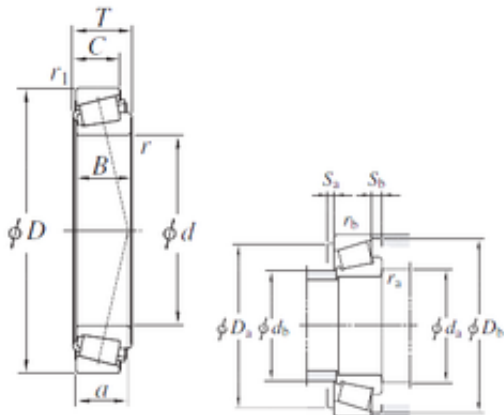

China abec 11 Bearings Supplier

Lm654649/Lm654610 Bearing 2D drawings and 3D CAD models

SKF Timken Koyo Wheel Bearing Gearbox
 Bearing Transmission Bearing
 Lm654649/Lm654610 Lm654649/10
 Lm607049A/Lm607010 Lm607049A/10
 Lm607048/Lm607010 Lm607048/10

Bearing No. Lm654649/Lm654610

Size	285.75x380.898x65.088 mm
Bore Diameter	285,75 mm
Outer Diameter	380,898 mm
Width	65,088 mm
d	285,75 mm
D	380,898 mm
T	65,088 mm
B	65,088 mm
C	49,213 mm
a	75,9 mm
r min.	3,6 mm
r1 min.	3,2 mm
da min.	299 mm
Da min	356 mm
Da max.	368 mm
db max.	307 mm
ra max.	3,6 mm
rb max.	3,2 mm
Db	370 mm
Weight	18,9 Kg
Basic dynamic load rating (C)	664 kN
Basic static load rating (C0)	1410 kN